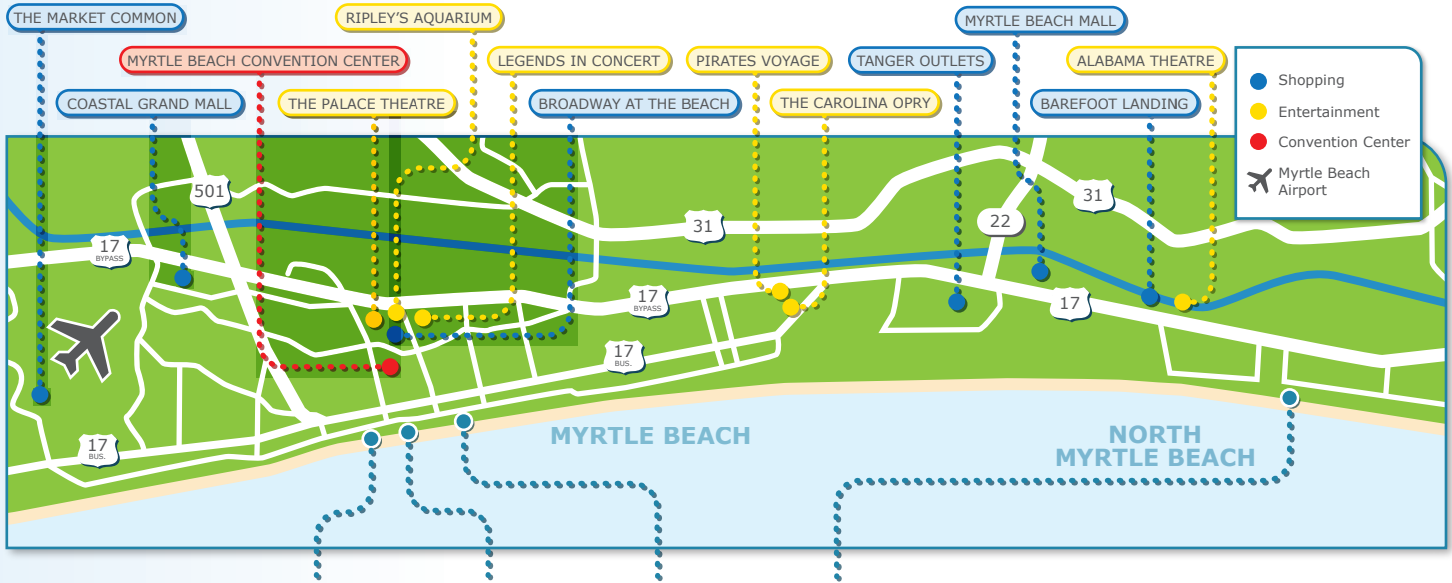

### Customized Package Itineraries Can Include:

- Exciting Award Winning Live Shows in Multiple Venues
- Afternoon Teas, Winery Visits, and Plantation Tours
- Day Tours to Charleston, Georgetown, Wilmington, and Florence
- Shopping Excursions to Local Area Outlets, Malls, Flea Markets, and Boutique Stores
- Outdoor Sightseeing Tours to Brookgreen Gardens, Local Area Zoos, and State Parks
- *Much, Much More!*

### Plan your next tour group with Oceana!

We offer discounted group rates, a large variety of room types, loads of extra perks for your guests, plus customized itineraries to suit any tour and travel preference. Call today to see what our dedicated Group Specialists can do for you!

## PROPERTY LOCATION & AMENITIES QUICK GUIDE

	<b>CAMELOT</b> BY THE SEA 2000 N OCEAN BLVD MYRTLE BEACH	<b>CAROLINIAN</b> BEACH RESORT 2506 N OCEAN BLVD MYRTLE BEACH	<b>The PATRICIA GRAND</b> Myrtle Beach 2710 N OCEAN BLVD MYRTLE BEACH	<b>Bay Watch</b> RESORT & CONFERENCE CENTER 2701 S OCEAN BLVD NORTH MYRTLE BEACH
Min Room Size Available	Studio	Standard Room	Standard Room	Studio
Max Room Size Available	3-Bedroom Suite	3-Bedroom Suite	1-Bedroom Suite	3-Bedroom Suite
FREE Motorcoach Parking	✓	✓	✓	✓
Free Wifi/Internet	✓	✓	✓	✓
Fitness Center	✓	✓	✓	✓
Business Center	✓	✓	✓	✓
Oceanfront Pool Deck	✓	✓	✓	✓
FREE Water Park Admission* for each guest on the reservation	✓	✓	✓	✓
FREE Day Time Mini Golf* for each guest before 7:00 PM	✓	✓	✓	-
On-Site Convenience Store	✓	-	✓	✓
Poolside Beach Bar*	✓	-	✓	✓
On-Site Cafe/Coffee Shop*	-	-	✓	-
On-Site Dining* with breakfast buffet available	-	-	✓	✓
FREE Breakfast Included	-	✓	-	-